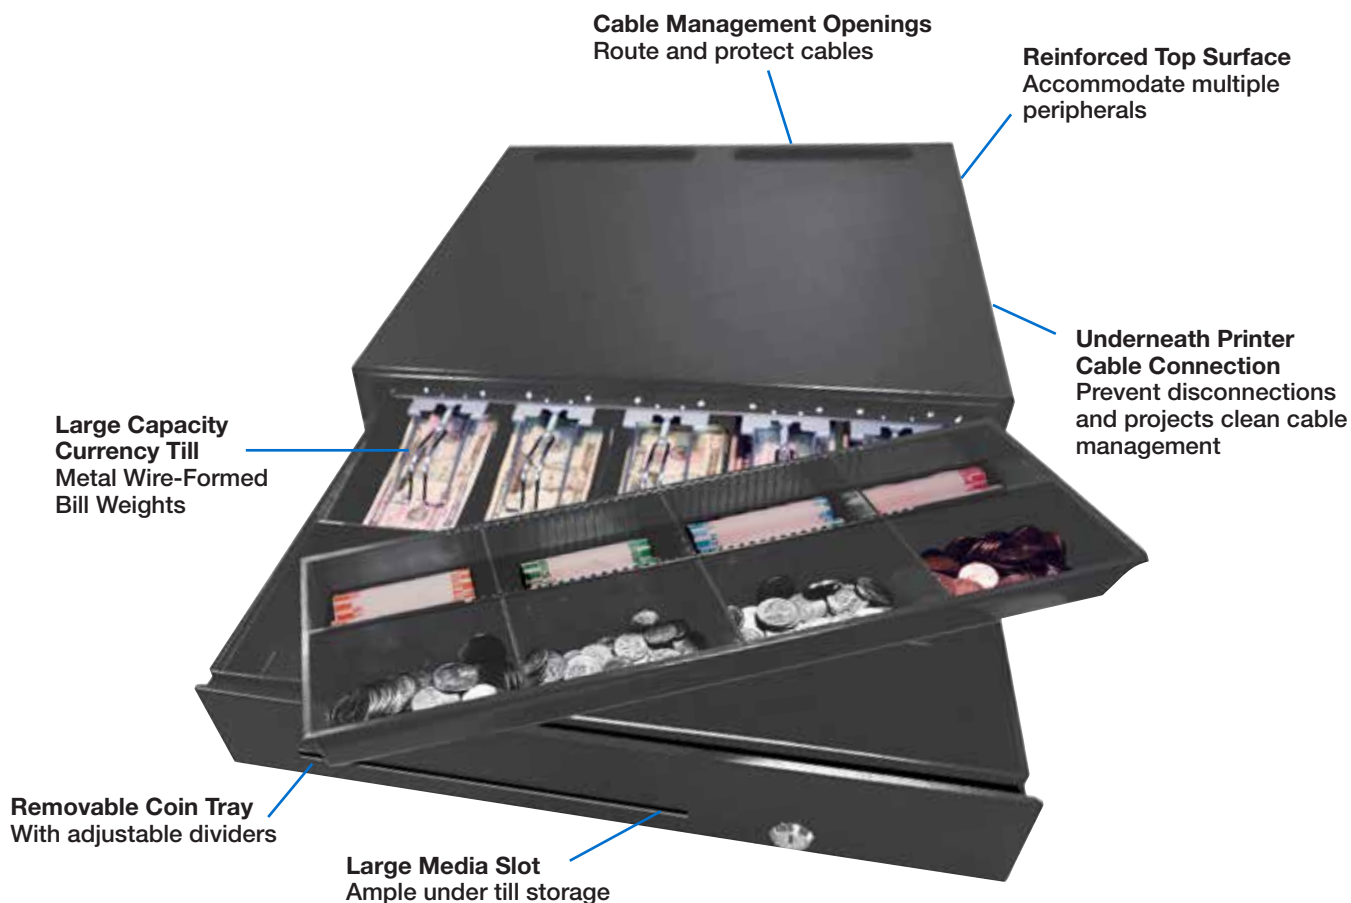

Mid-Sized Models

Practical Size with Secured Till Design for Active Cash Environments

Removable Coin Tray
With large coin capacity

Dual Media Slots
With secured storage within the till

16"W x 16"D – 5 Bill / 8 Coin
MMF-VL1616E-04: Printer-Driven, Black
MMF-VL1616E-06: Printer-Driven, White
MMF-VL16USB-04: USB, Black

- Under till mounting brackets and till cover included
- Two media slots and removable tray

STEELMASTER®

3 Steps to a Secured Till Avoid Cash Loss and Theft

- Prevent Loose Currency Under Till
- Provide Secured Transport of Content

1 Insert high denomination bills in front panel's media slots

2 Automatically, bills inserted in media slots are deposited under the coin tray

3 When till is lifted from the drawer nothing is left behind

NEW!

Introducing the New Full-Sized Drawer

Large Capacity Currency Till is Ideal for Businesses with High Cash Volume

18"W x 18"D – 5 Bill / 8 Coin

MMF-VL1818E-04: Printer-Driven, Black

- ✓ **Route and protect multiple peripheral cables with ample cable management area**
- ✓ **Store large amounts of cash and coin in durable till with wire-formed bill weights**
- ✓ **Accommodate multiple peripherals to complete POS station on the drawer's reinforced top surface**