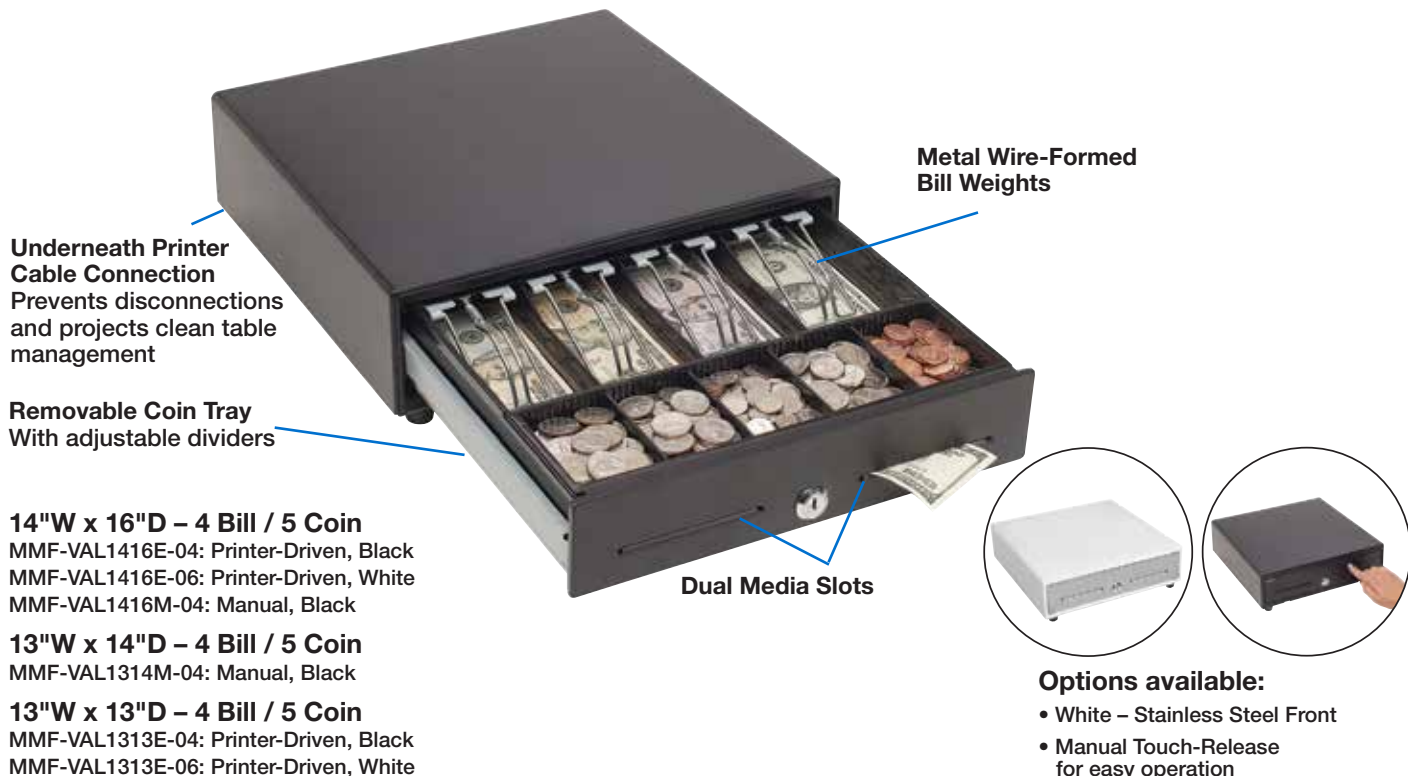

Metal Wire-Formed Bill Weights

Underneath Printer Cable Connection Prevents disconnections and projects clean table management

Removable Coin Tray With adjustable dividers

14"W x 16"D – 4 Bill / 5 Coin
MMF-VAL1416E-04: Printer-Driven, Black
MMF-VAL1416E-06: Printer-Driven, White
MMF-VAL1416M-04: Manual, Black

13"W x 14"D – 4 Bill / 5 Coin
MMF-VAL1314M-04: Manual, Black

13"W x 13"D – 4 Bill / 5 Coin
MMF-VAL1313E-04: Printer-Driven, Black
MMF-VAL1313E-06: Printer-Driven, White

Dual Media Slots